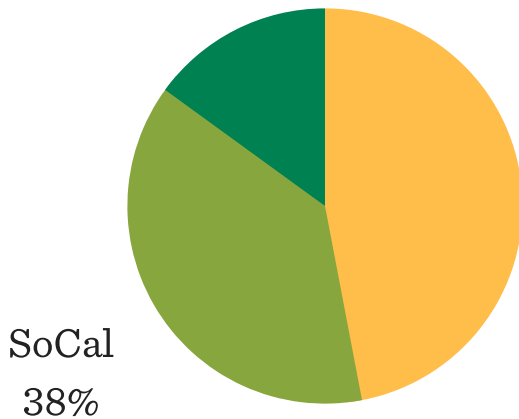

94 Colleges Attended

Including:

- Cal Poly Pomona
- Cal Poly San Luis Obispo
- Holy Names University
- Macalester College
- Ohio Wesleyan University
- San Jose State University
- UC Berkeley
- UC Davis
- UC Merced
- University of Pennsylvania

Out of State
15%